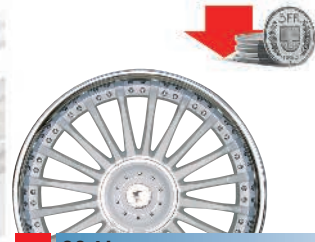

CF-Line
shiny black, inox lip

CF-Line shiny silver, inox lip

CC-Line 1 piece
shiny black, inox lip

CC-Line 1 piece
silver, inox lip

- best price
- new design
- new color
- new dimensions
- various colors
- color finish
- ultra light
- weight optimized
- forged wheel
- 3-piece bolted
- inox lip
- winter fit